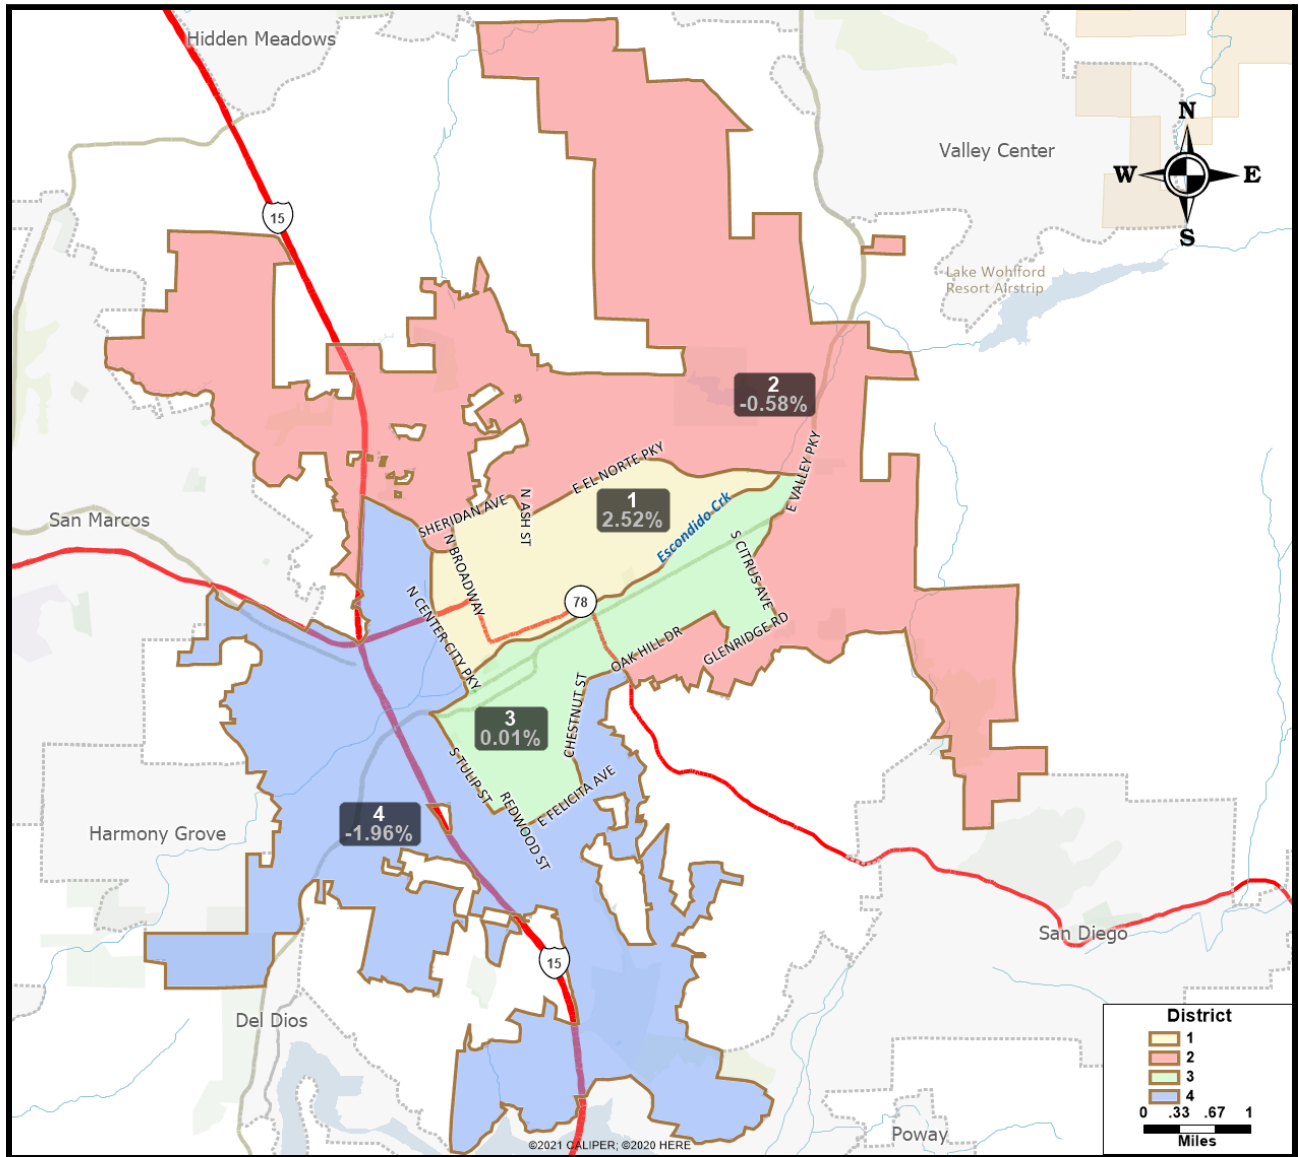

**Escondido Independent Redistricting Commission
January 27, 2022 Meeting
Preliminary Redistricting Plan**

District	Population	Deviation	% Deviation	CVAP	% Black CVAP	% Asian CVAP	% Latino CVAP	% White CVAP
1	38,833	954	2.52%	20,301	3.22%	7.28%	53.12%	34.22%
2	37,661	-218	-0.58%	25,462	2.55%	11.81%	23.50%	58.41%
3	37,884	5	0.01%	20,003	4.21%	5.21%	46.78%	40.58%
4	37,138	-741	-1.96%	25,243	3.55%	10.11%	23.33%	60.53%

*CVAP = Citizen Voting Age Population

For more information or to provide comment, please visit:
<https://www.escondido.org/independent-redistricting>