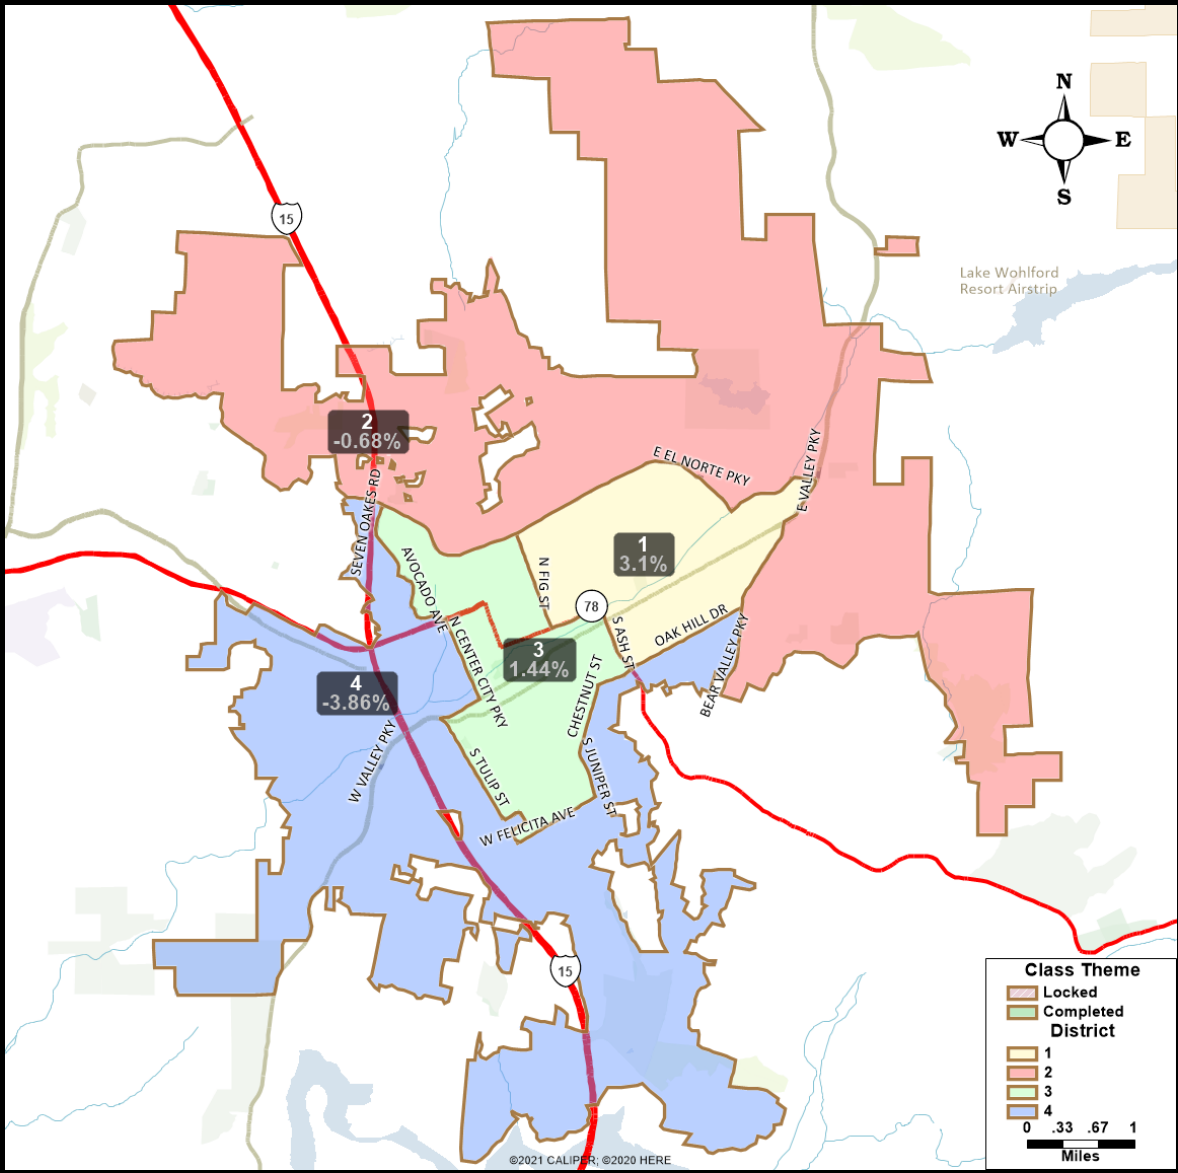

**Escondido Independent Redistricting Commission**  
**January 20, 2022 Meeting**  
**Visualization 1B**

District	Population	Deviation	% Deviation	CVAP	% Black CVAP	% Asian CVAP	% Latino CVAP	% White CVAP
1	39054	1175	3.10%	21291	3.88%	5.73%	50.27%	37.70%
2	37621	-258	-0.68%	25507	2.51%	12.37%	24.89%	56.14%
3	38424	545	1.44%	19966	4.26%	6.30%	45.27%	41.88%
4	36417	-1462	-3.86%	24245	2.98%	10.09%	24.44%	59.84%

\*CVAP = Citizen Voting Age Population

Please note this is an initial visualization for the purpose of soliciting feedback. This is not an official or finalized map. For more information or to provide comment, please visit: