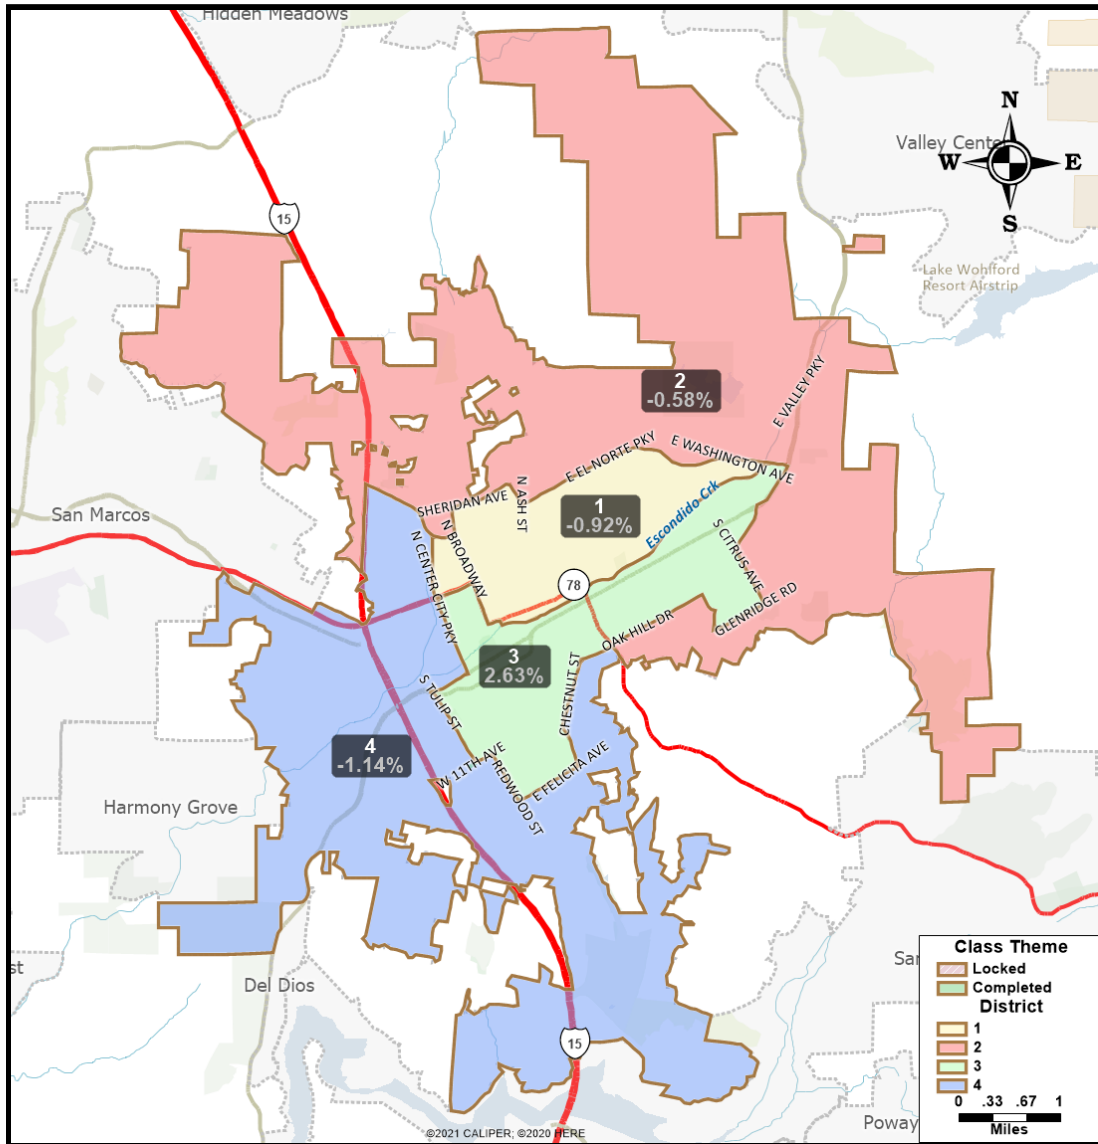

**Escondido Independent Redistricting Commission
January 24, 2022 Meeting
Visualization 2B**

District	Population	Deviation	% Deviation	CVAP	% Black CVAP	% Asian CVAP	% Latino CVAP	% White CVAP
1	37531	-348	-0.92%	19736	3.05%	7.41%	54.02%	32.65%
2	37661	-218	-0.58%	25462	2.55%	11.81%	23.50%	58.41%
3	38876	997	2.63%	20403	4.35%	5.11%	46.17%	41.70%
4	37448	-431	-1.14%	25408	3.55%	10.10%	23.41%	60.58%

*CVAP = Citizen Voting Age Population

Please note this is an initial visualization for the purpose of soliciting feedback. This is not an official or finalized map. For more information or to provide comment, please visit:

<https://www.escondido.org/independent-redistricting>