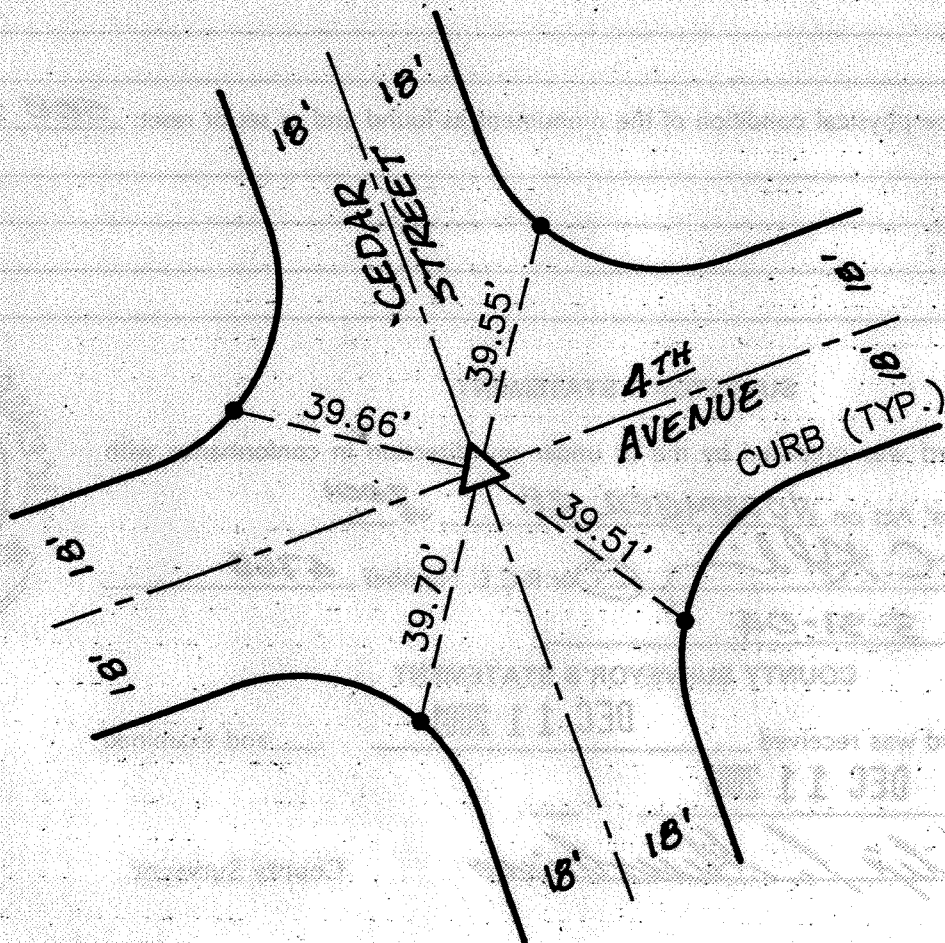

1059

FOUND 1/2" BAR IN WELL MONUMENT.  
REPLACED WITH STANDARD WELL MONUMENT  
WITH DISC STAMPED "LS 4768".

SET LEAD AND TACK IN TOP OF CURB.

SCALE:  
1" = 30'