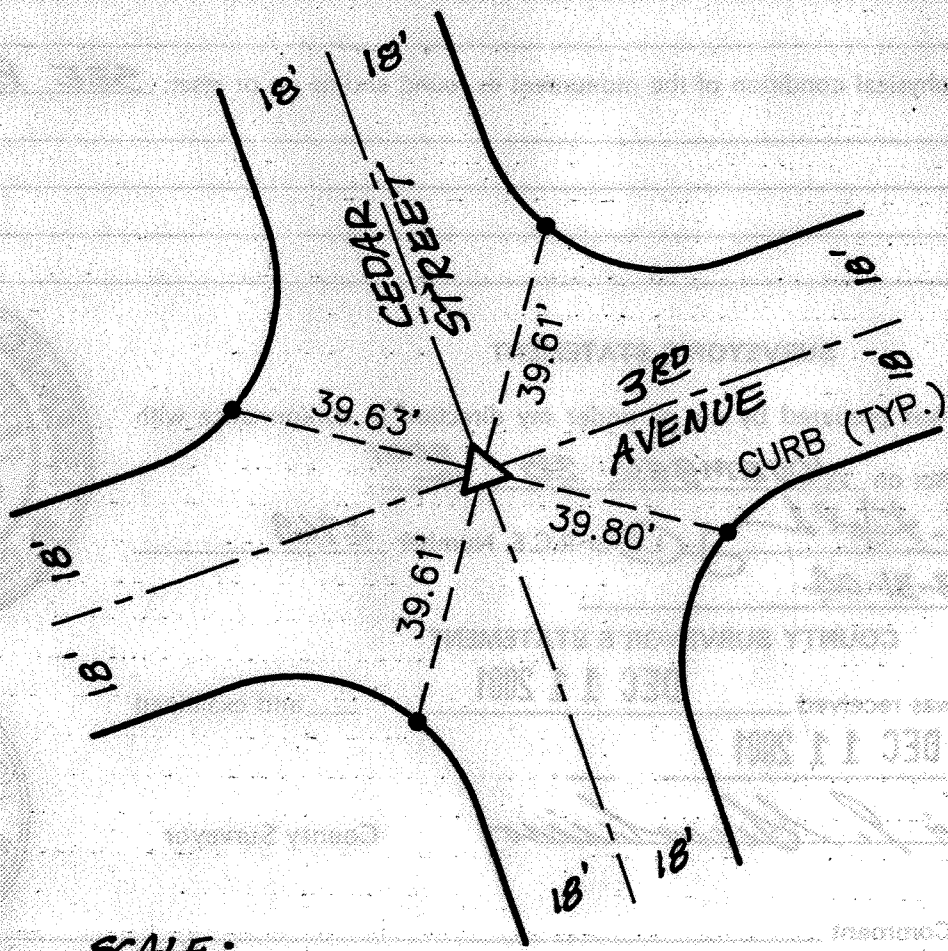

1057

FOUND 3/4" IRON PIN IN WELL MONUMENT.  
REPLACED WITH STANDARD WELL MONUMENT  
WITH DISC STAMPED "LS 4768".

- SET LEAD AND TACK IN TOP OF CURB.

SCALE:  
1" = 30'