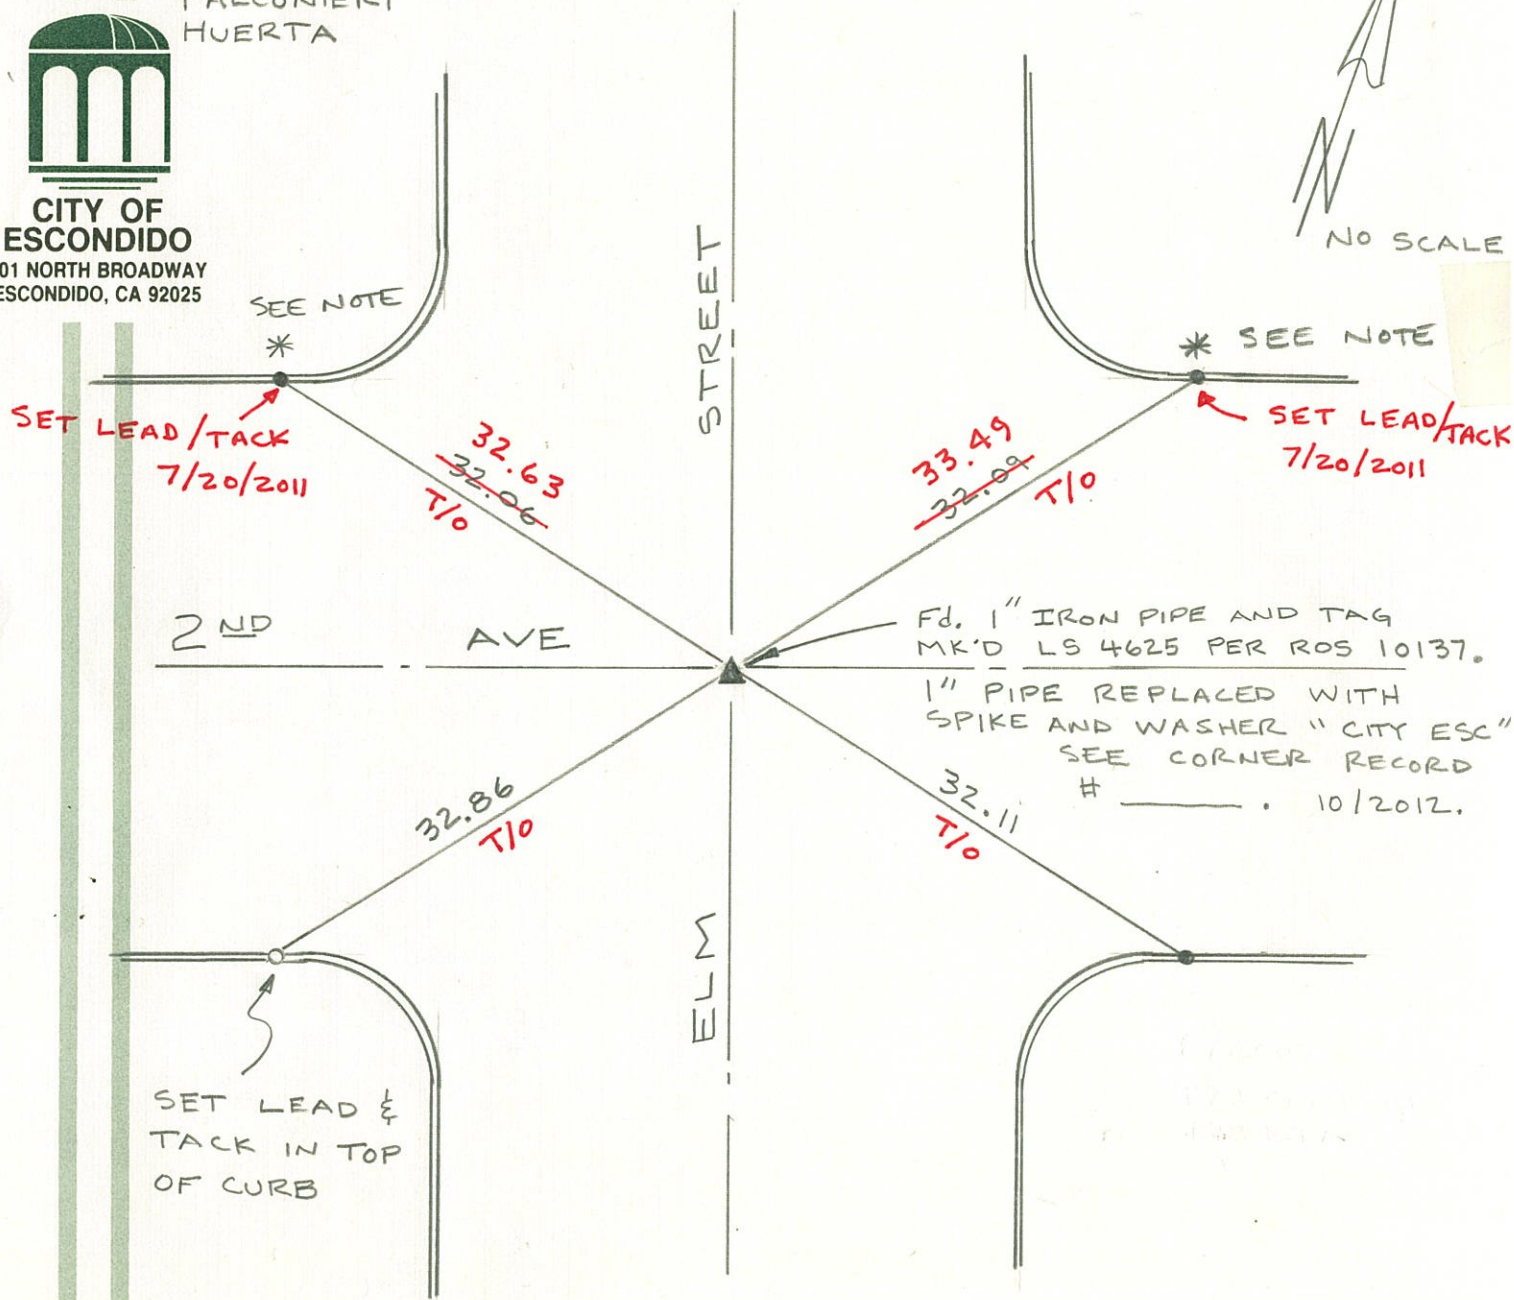

CENTERLINE INTERSECTION TIES

ELM ST. AT 2ND AVE.

8/2002
FALCONIERI
HUERTA

CITY OF
ESCONDIDO
201 NORTH BROADWAY
ESCONDIDO, CA 92025

• - FOUND SMALL BRASS PIN WITH '+' IN TOP OF CURB

* - NOTE: BRASS PIN LOST TO CONSTRUCTION. SEE CORNER RECORD # 31030