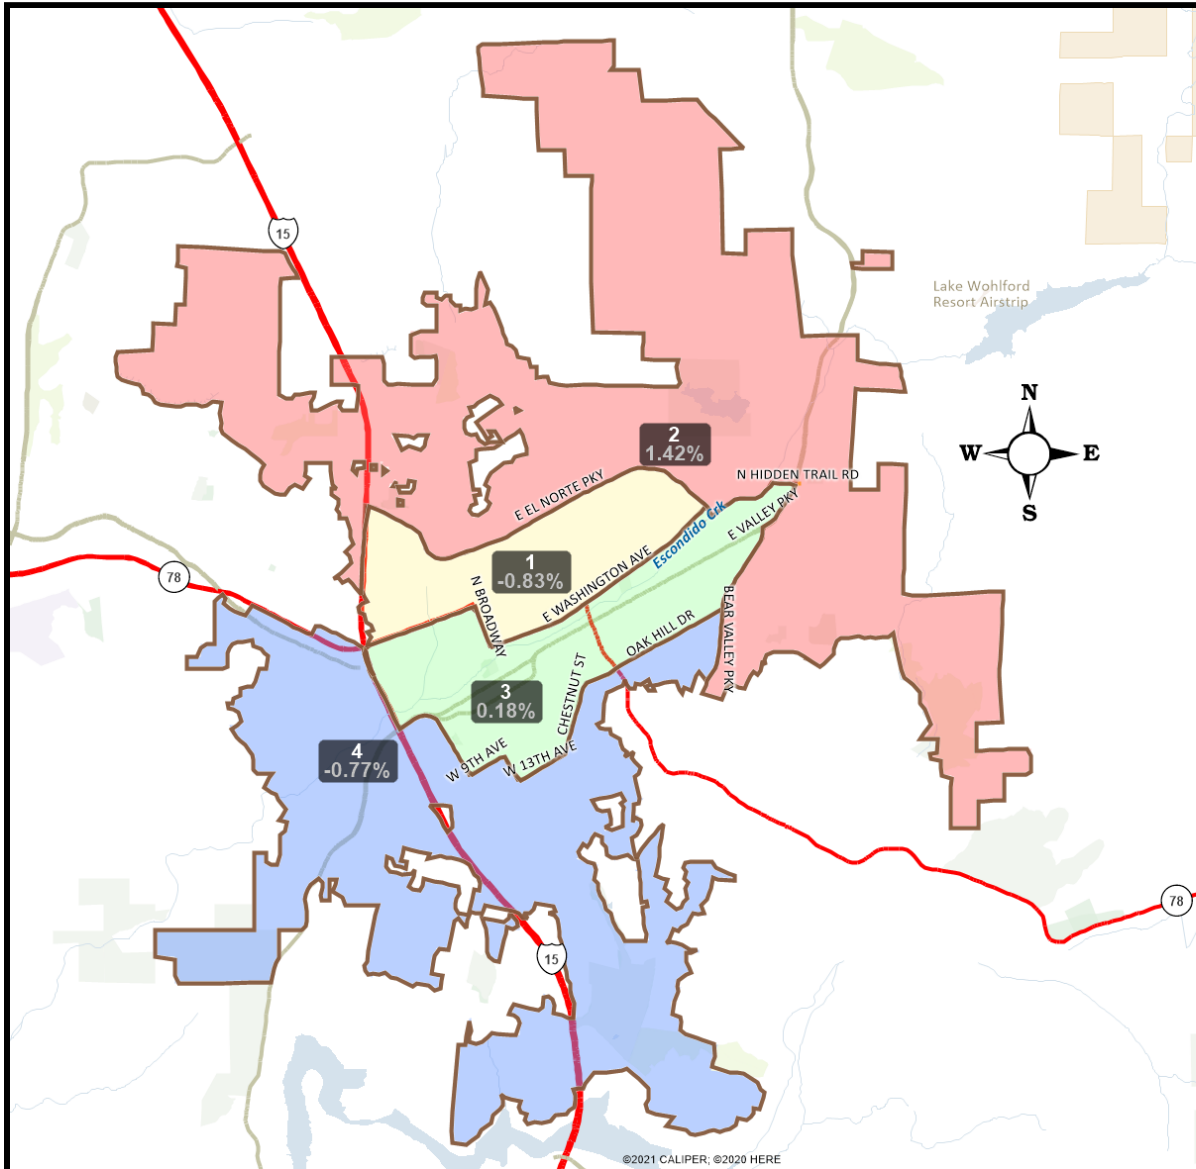

Escondido Independent Redistricting Commission
January 20, 2022 Meeting
Visualization 2

District	Population	Deviation	% Deviation	CVAP	% Black CVAP	% Asian CVAP	% Latino CVAP	% White CVAP
1	37565	-314	-0.83%	20626	3.16%	8.76%	47.28%	38.65%
2	38416	537	1.42%	26008	2.49%	12.17%	24.92%	56.44%
3	37946	67	0.18%	19596	5.32%	4.19%	46.28%	41.99%
4	37589	-290	-0.77%	24779	2.81%	9.22%	27.08%	57.86%

*CVAP = Citizen Voting Age Population

Please note this is an initial visualization for the purpose of soliciting feedback. This is not an official or finalized map. For more information or to provide comment, please visit:

<https://www.escondido.org/independent-redistricting>