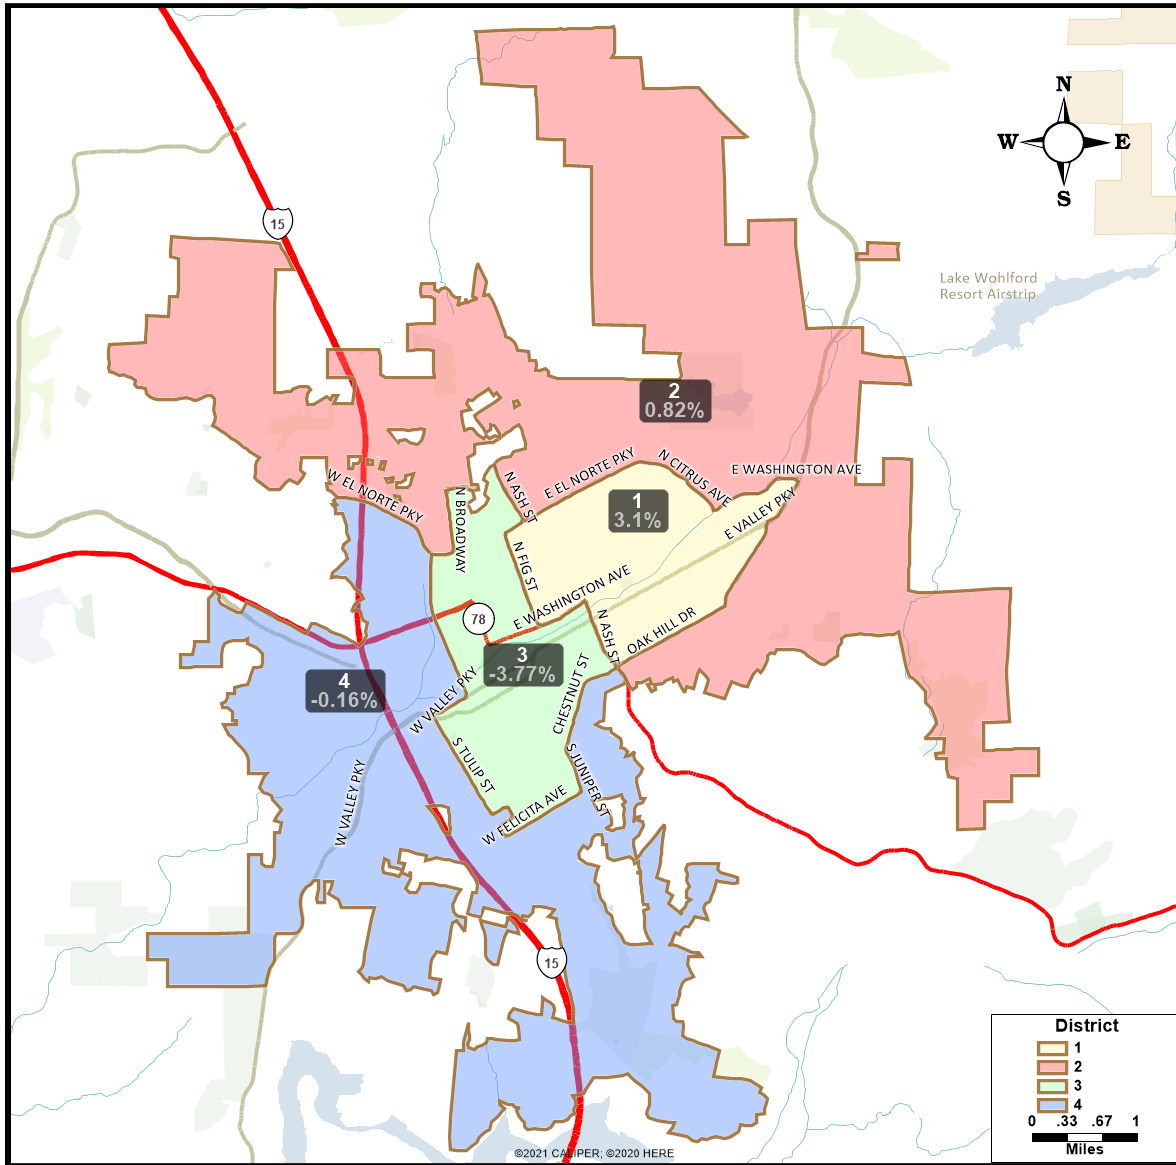

**Escondido Independent Redistricting Commission
January 20, 2022 Meeting
Visualization 1A**

District	Population	Deviation	% Deviation	CVAP	% Black CVAP	% Asian CVAP	% Latino CVAP	% White CVAP
1	39054	1175	3.10%	21291	3.88%	5.73%	50.27%	37.70%
2	38191	312	0.82%	25802	2.55%	12.23%	24.29%	56.96%
3	36451	-1428	-3.77%	18242	3.65%	6.29%	49.52%	37.88%
4	37820	-59	-0.16%	25674	3.46%	9.96%	23.41%	60.70%

*CVAP = Citizen Voting Age Population

Please note this is an initial visualization for the purpose of soliciting feedback. This is not an official or finalized map. For more information or to provide comment, please visit: