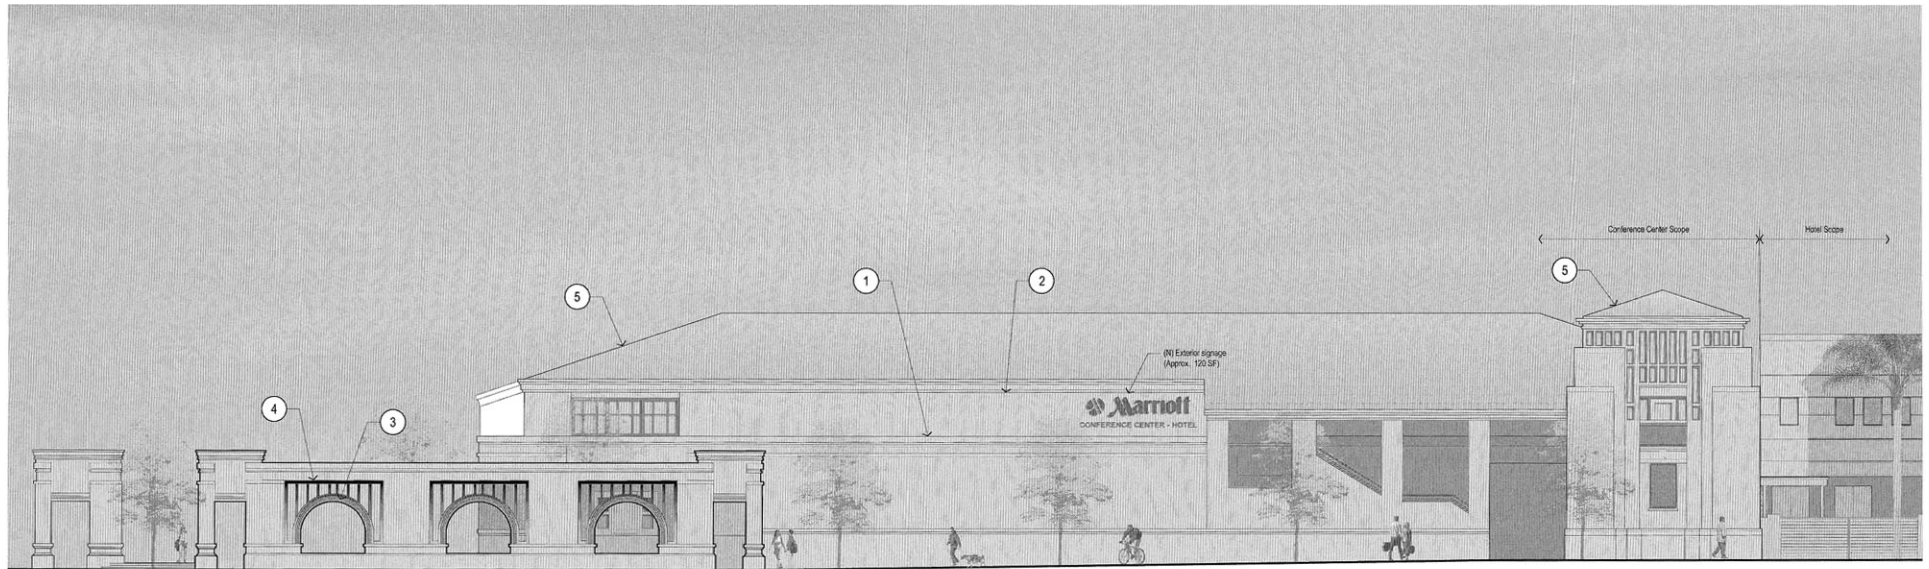

Exterior Color Schedule

- 1 Repaint existing stucco - Expo stucco # 487 (Match Hotel)
- 2 Repaint existing stucco - Expo stucco # 256 (Match Hotel)
- 3 Repaint existing stucco - Accent color TBD. (Complement color of main roof)
- 4 Repaint existing metal - Black. (Match Hotel)
- 5 Existing roofing to remain.

1 South Elevation - West Valley Parkway
Scale: 1/8" = 1'-0"

2 West Elevation - Escondido Boulevard
Scale: 1/8" = 1'-0"