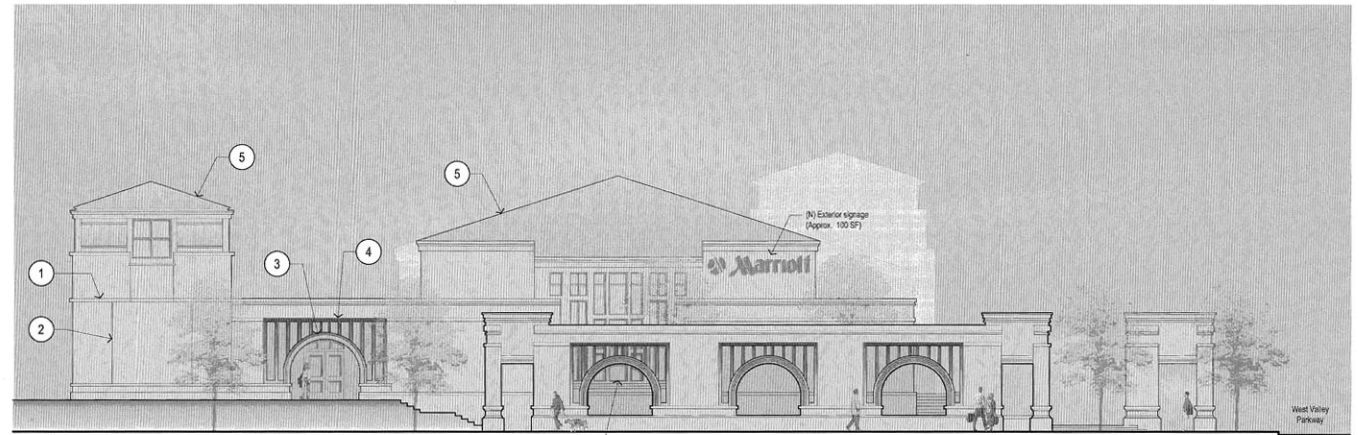

Exterior Color Schedule

- 1 Repaint existing stucco - Expo stucco # 487 (Match Hotel)
- 2 Repaint existing stucco - Expo stucco # 256 (Match Hotel)
- 3 Repaint existing stucco - Accent color TBD. (Complement color of main roof)
- 4 Repaint existing metal - Black. (Match Hotel)
- 5 Existing roofing to remain.

1 South Elevation - West Valley Parkway
Scale: 1/8" = 1'-0"

2 West Elevation - Escondido Boulevard
Scale: 1/8" = 1'-0"