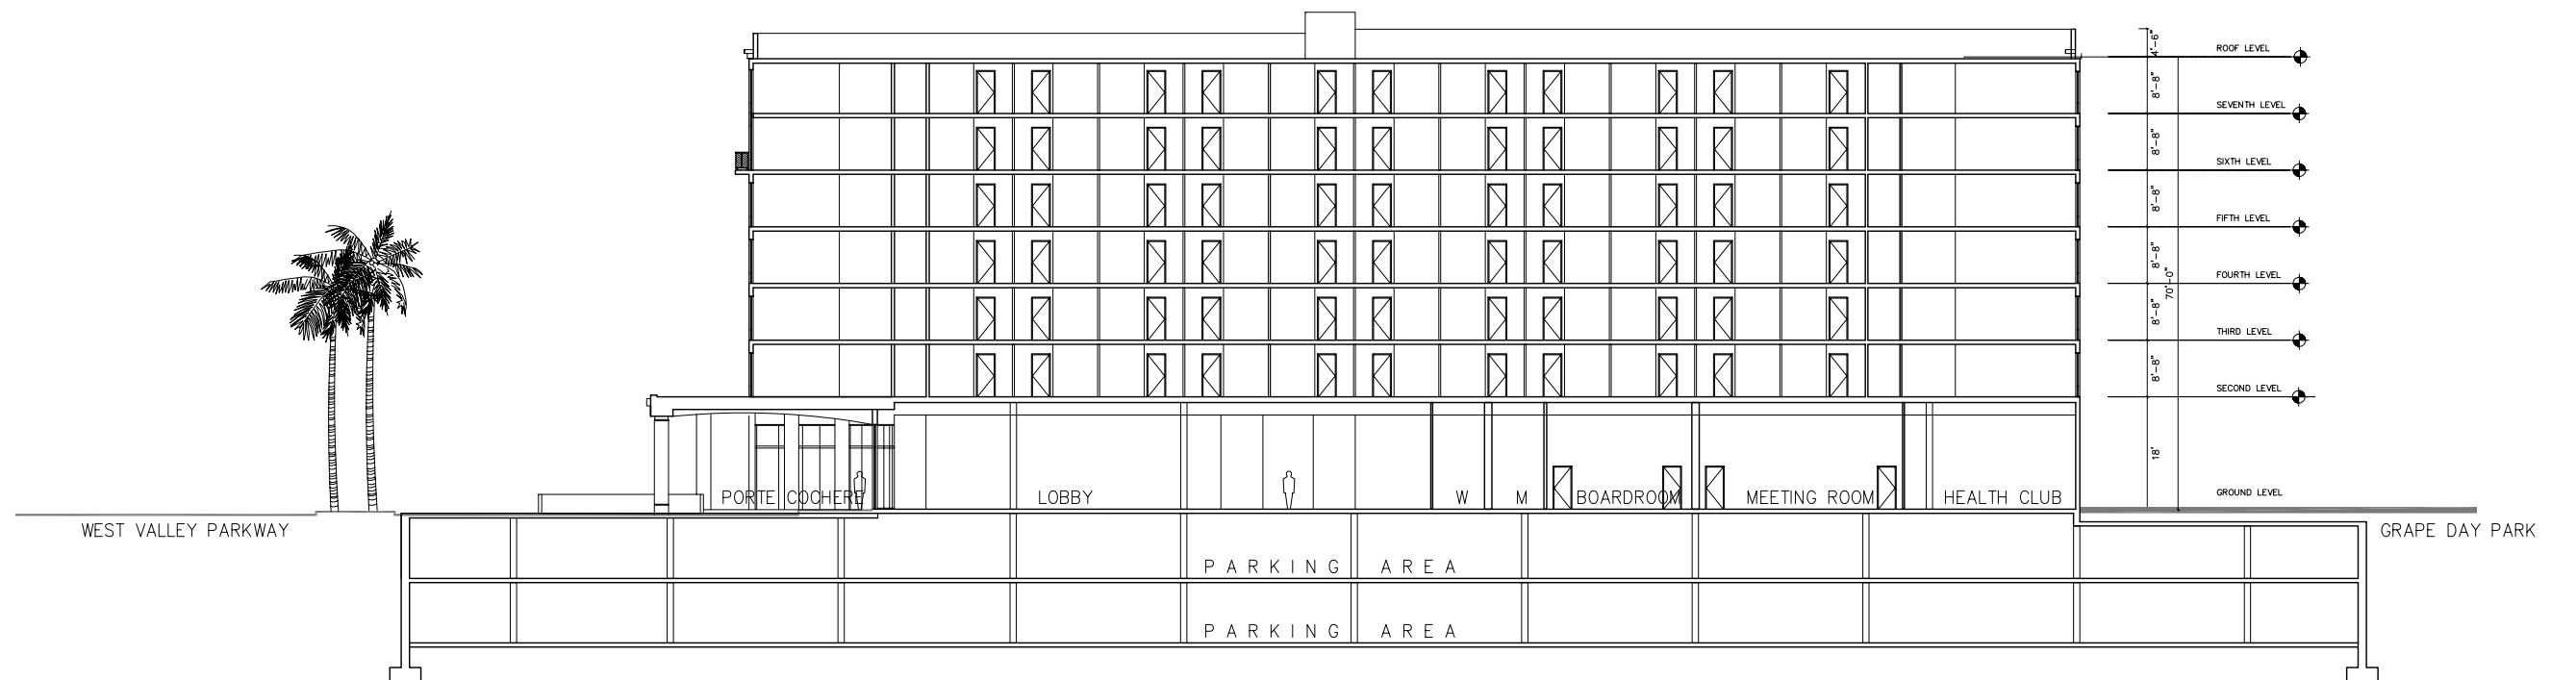

WEST ELEVATION/ SECTION

LONGITUDINAL SECTION

ESCONDIDO, CALIFORNIA

MARRIOTT CONFERENCE CENTER HOTEL

JWDA ARCHITECTURE//PLANNING//INTERIOR DESIGN
Joseph Wong Design Associates
2339 Fourth Ave. San Diego, CA 92101-1800
Phone (619) 233-6777 Fax (619) 237-0541

SCALE 3/32"=1'-0"
ELEVATION/ SECTION

08/16/06

A-9