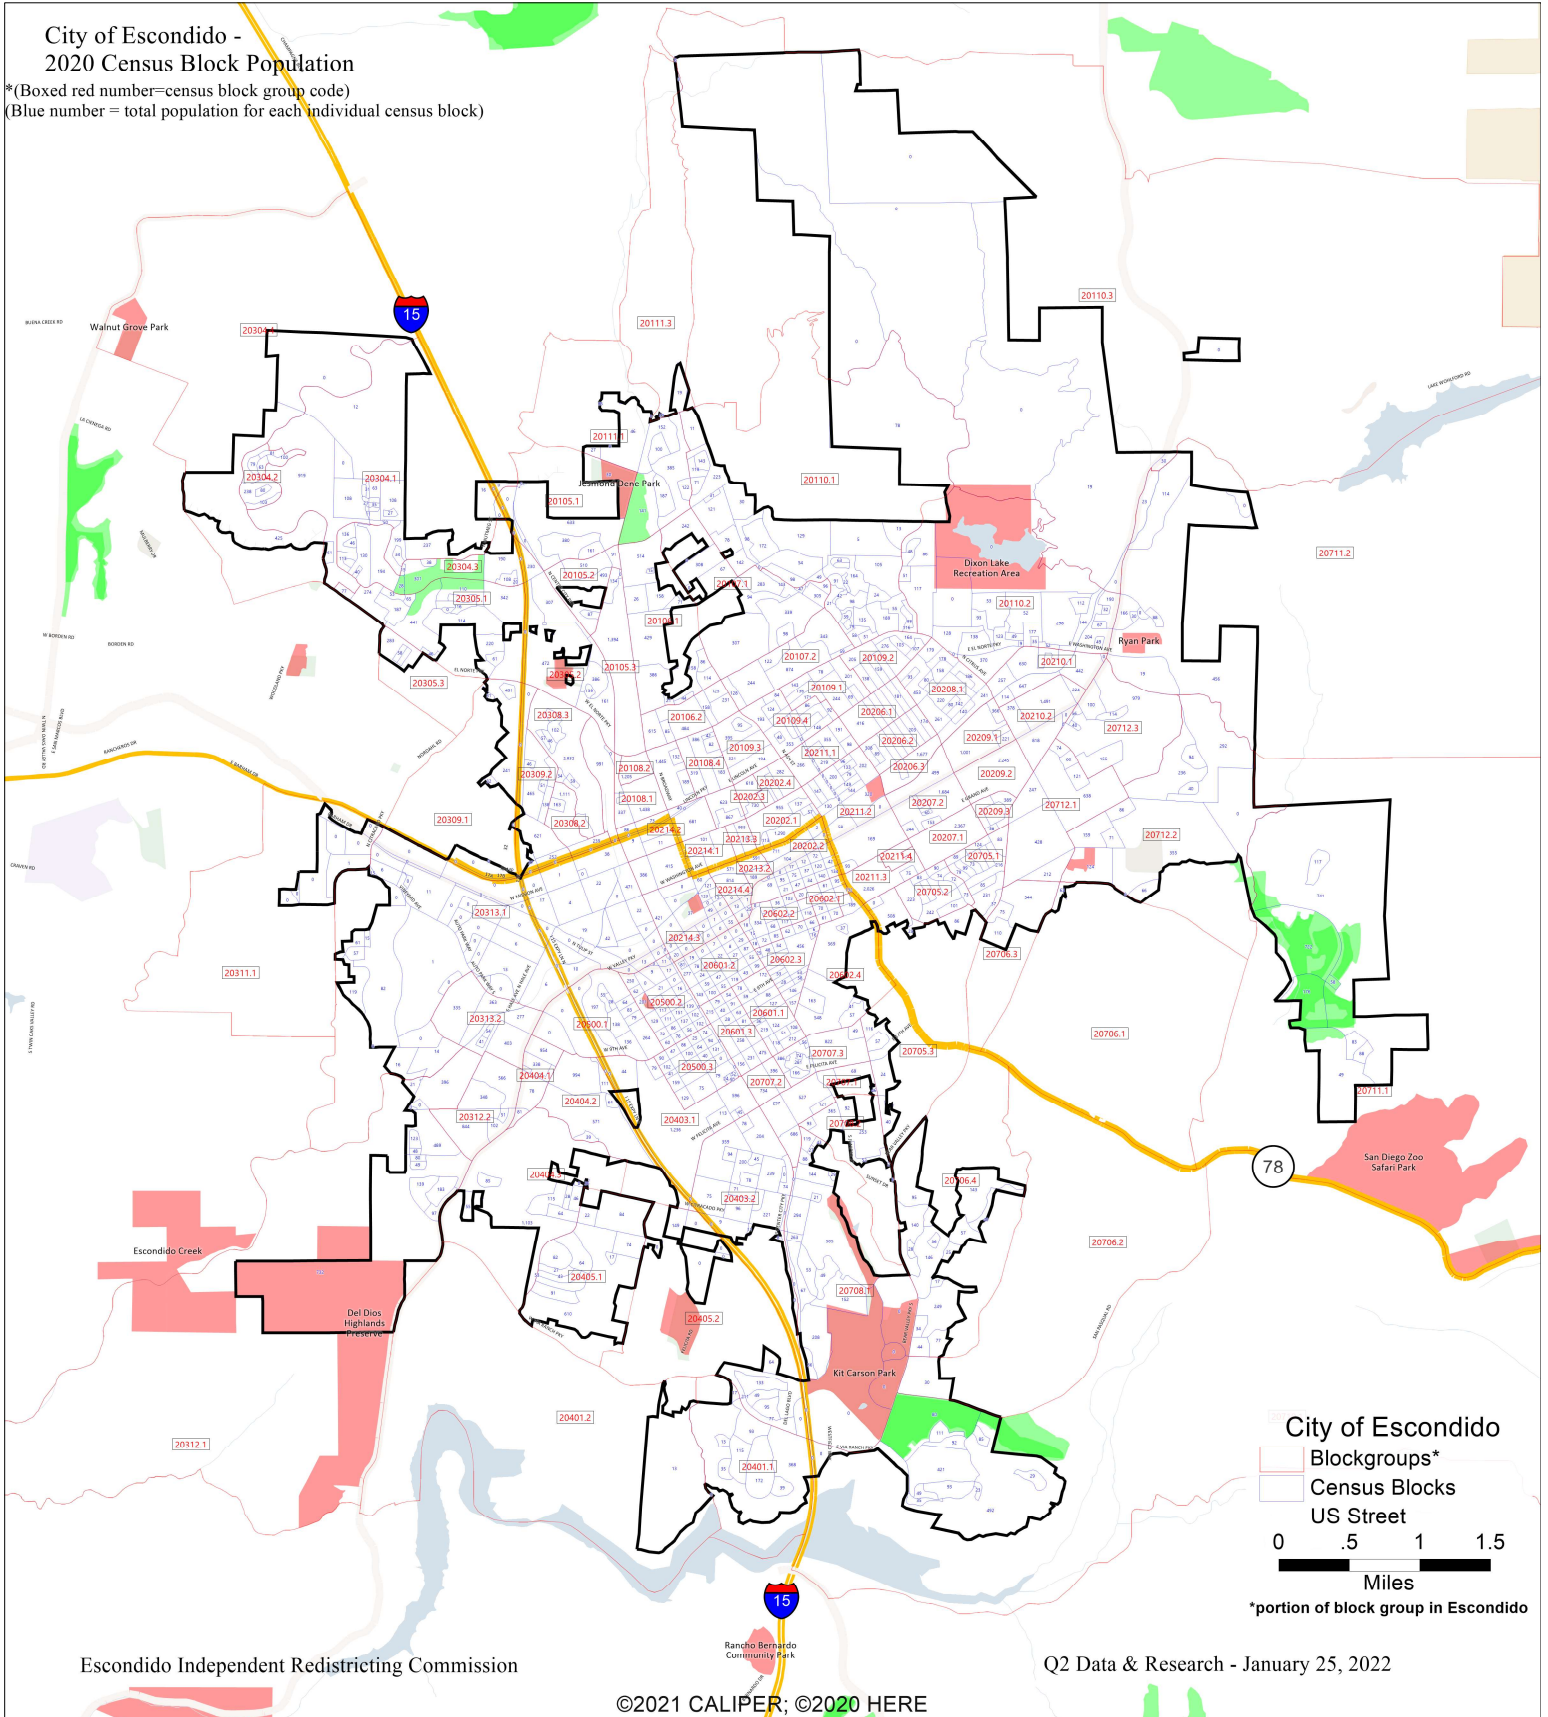

City of Escondido -
2020 Census Block Population

*(Boxed red number=census block group code)
(Blue number = total population for each individual census block)

City of Escondido

Blockgroups*

Census Blocks

US Street

0 .5 1 1.5

Miles

*portion of block group in Escondido